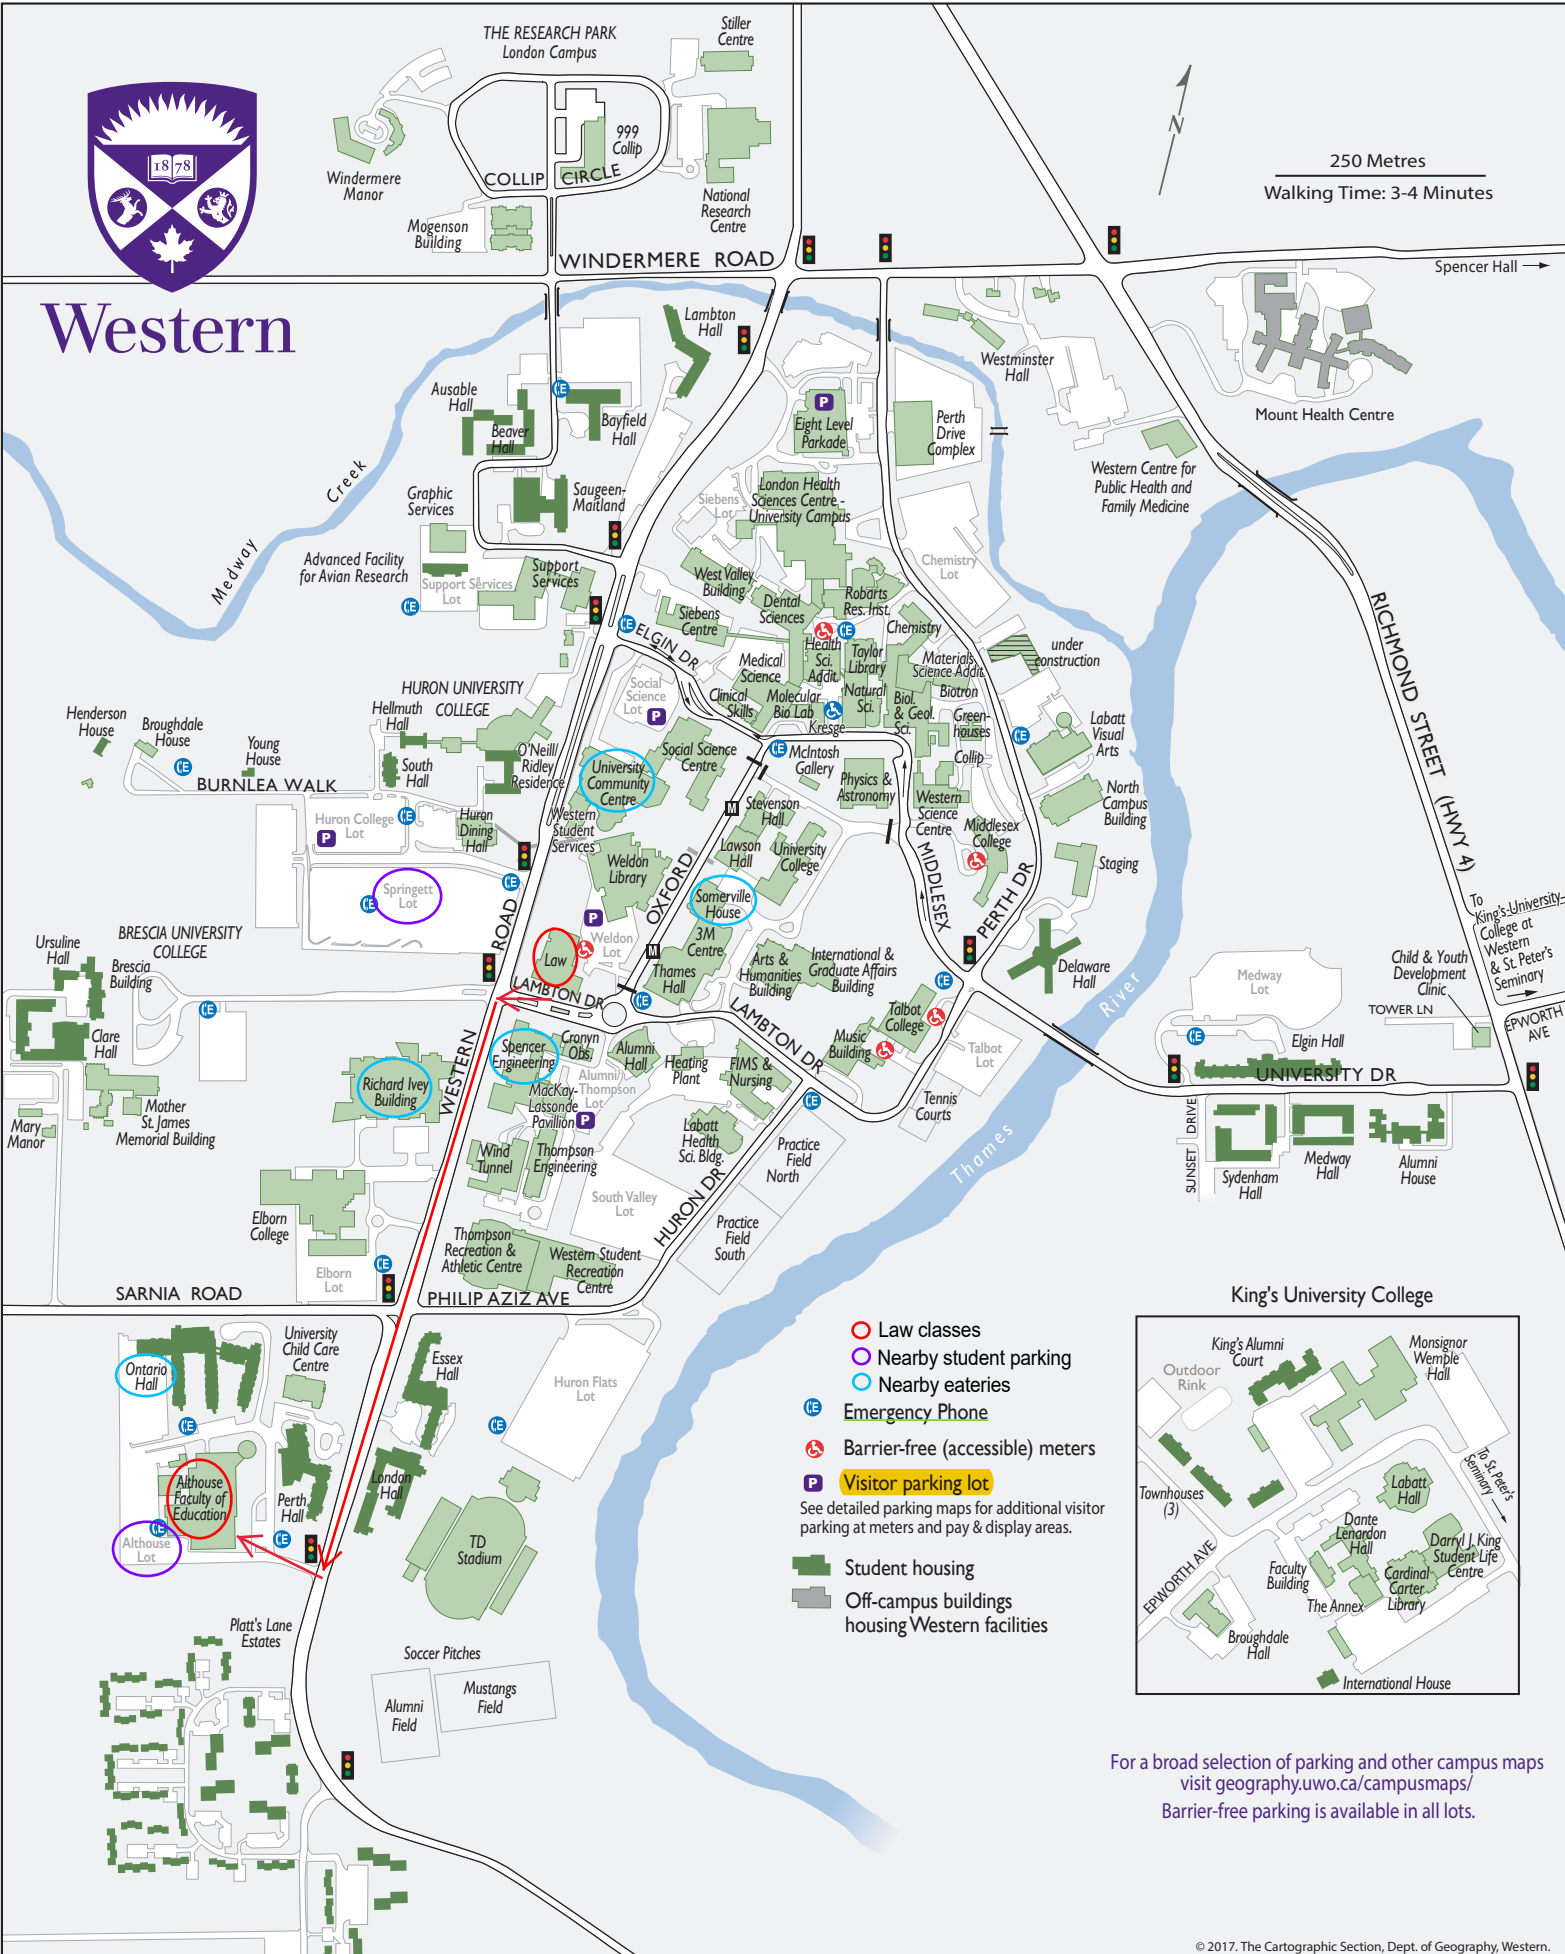

Western

Western

For a broad selection of parking and other campus maps visit geography.uwo.ca/campusmaps/ Barrier-free parking is available in all lots.